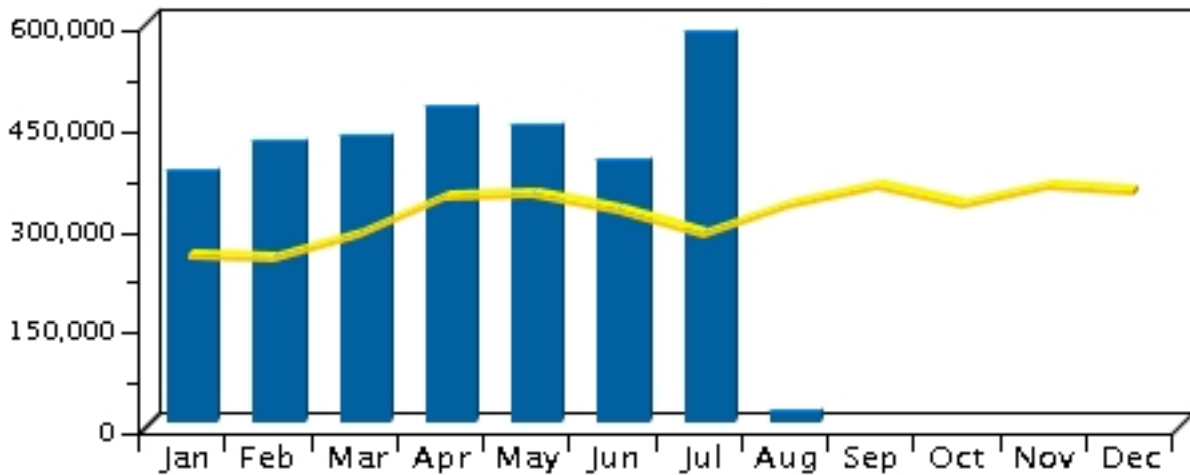

# Page Views by Month

Reporting Date: 2011

Page: Entire Site

## Page Views by Month Report Summary

	2011	2010
Total	3,113,062	3,815,136

## Page Views Report Details

Month	2011	2010
1. January 2011	375,041	254,561
2. February 2011	418,544	250,018
3. March 2011	425,617	287,066
4. April 2011	470,652	340,190
5. May 2011	442,289	347,668
6. June 2011	388,000	321,635
7. July 2011	578,308	287,191
8. August 2011	14,611	328,213
9. September 2011	0	358,649
10. October 2011	0	330,396
11. November 2011	0	359,563
12. December 2011	0	349,986